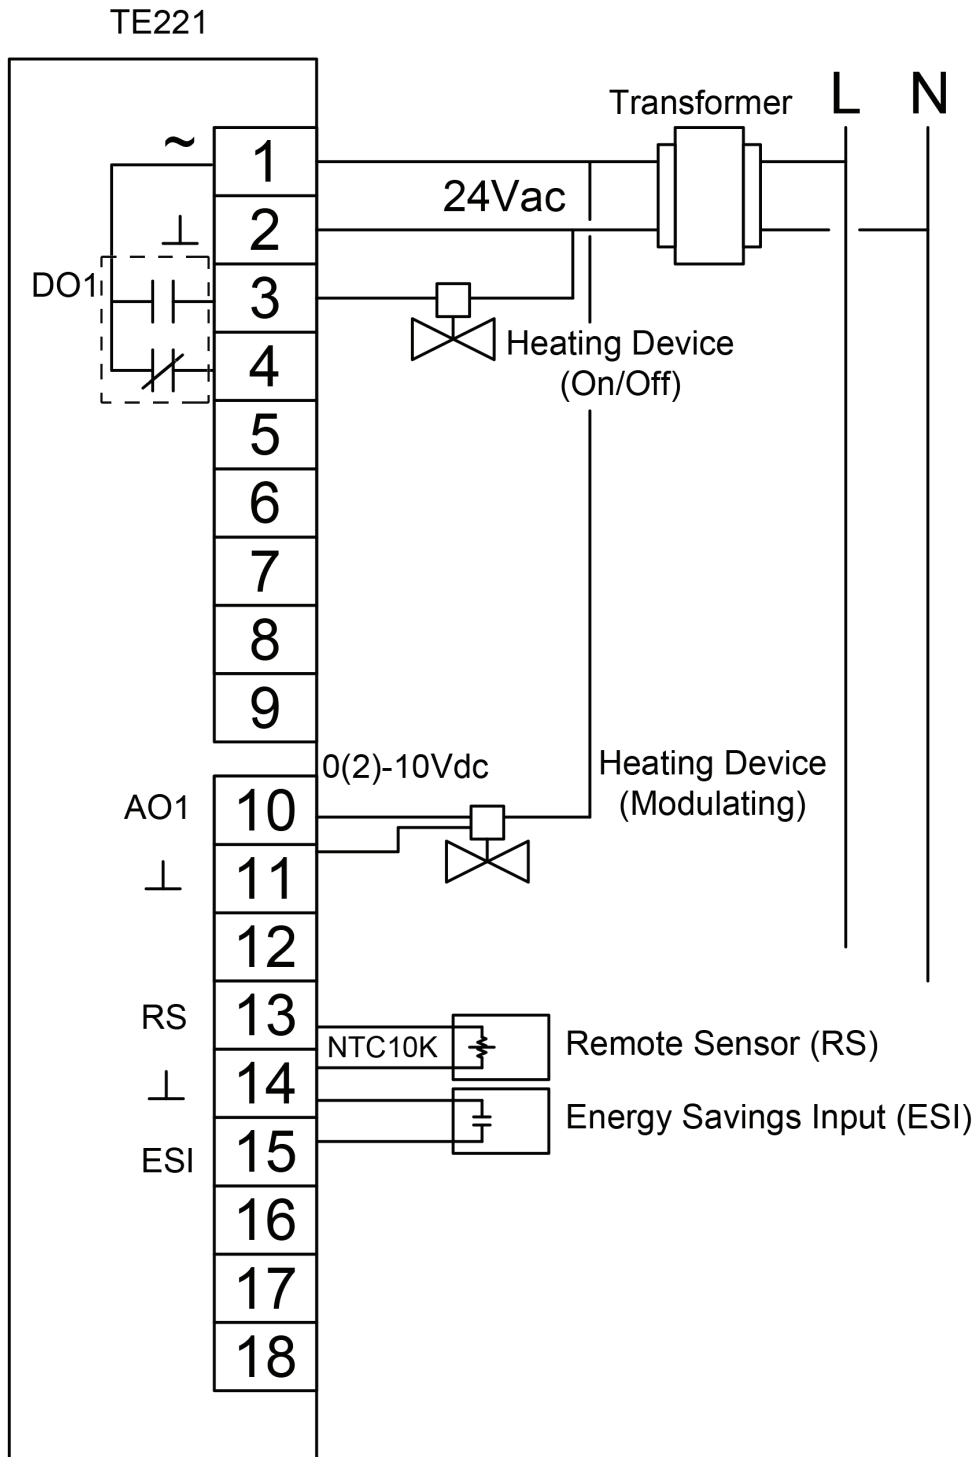

## Wiring Diagram for TE221

Wiring diagram for  
TE221 programmable room thermostat