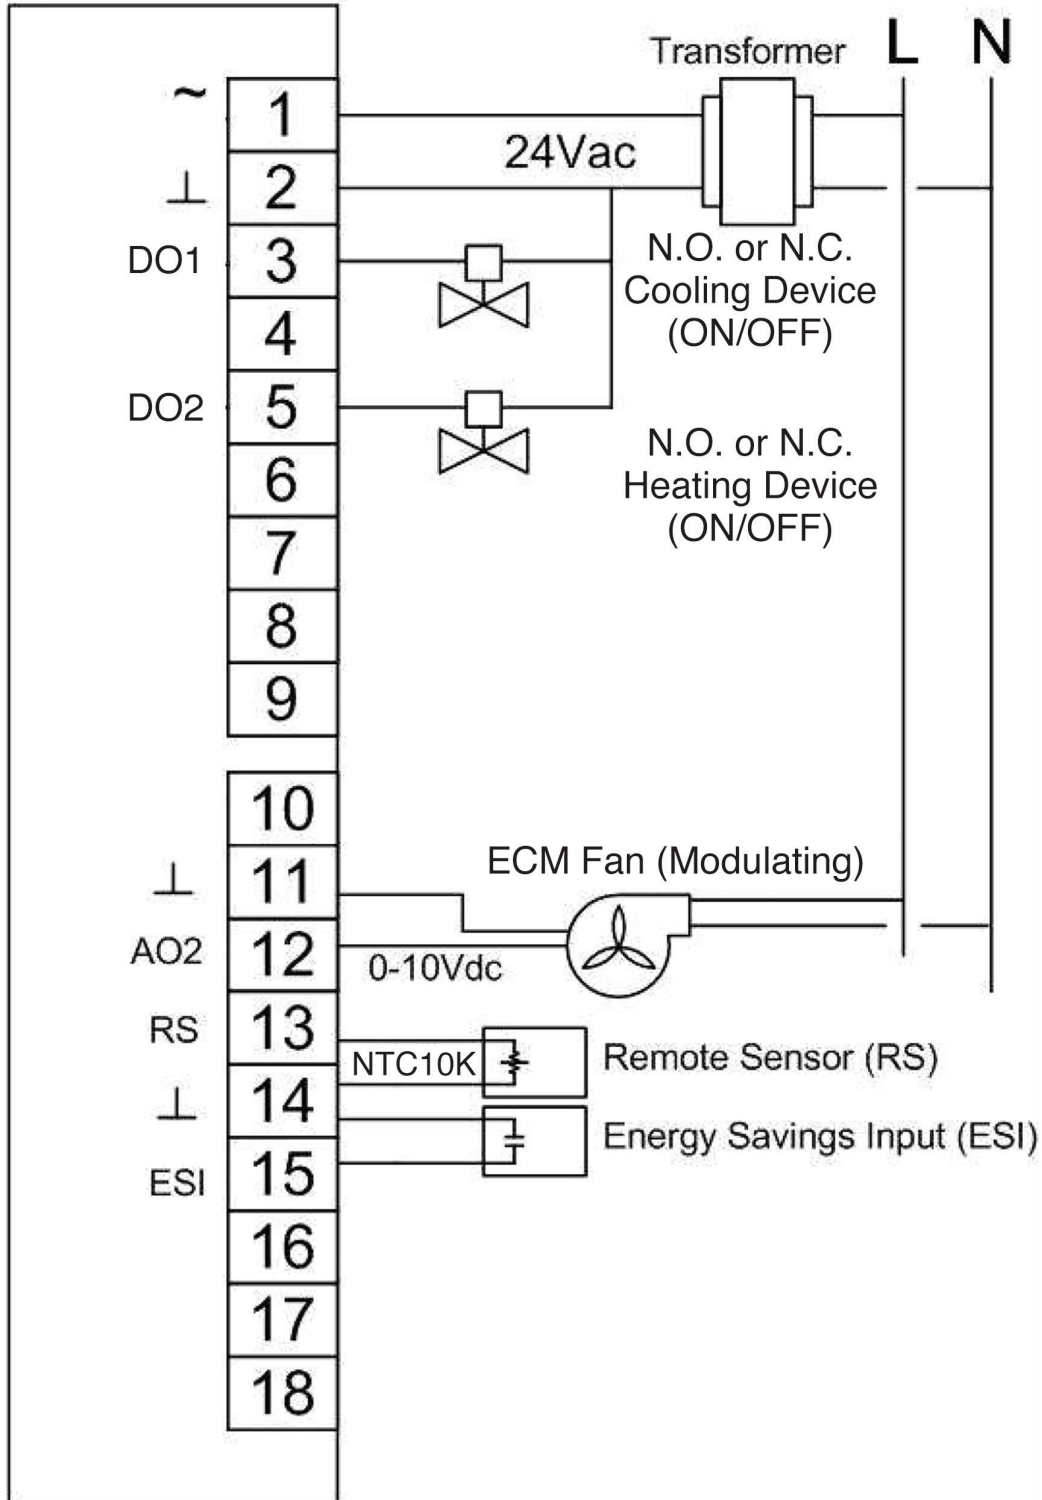

Wiring Diagram for TE226

For programming and set-up information see www.spartan-pd.com and go to Thermostats/TE226